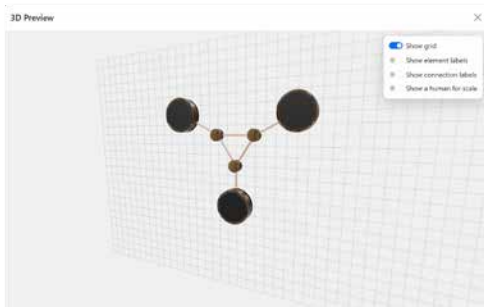

Molecule Design Library & Molecule Sound System Designer

Several more models are available at: www.molecule-audio.com/molecule-design-library