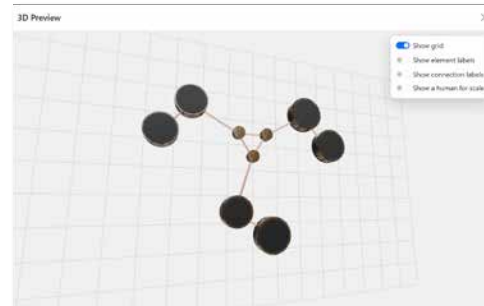

Bright patina

Dark patina

Molecule Design Library & Molecule Sound System Designer

Several more models are available at: www.molecule-audio.com/molecule-design-library

 Instructions

 Load Design

 Save Design