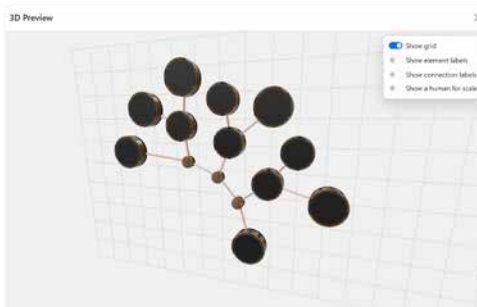

Bright patina

Dark patina

Molecule Design Library & Molecule Sound System Designer

Several more models are available at: www.molecule-audio.com/molecule-design-library

 Instructions

 Load Design

 Save Design