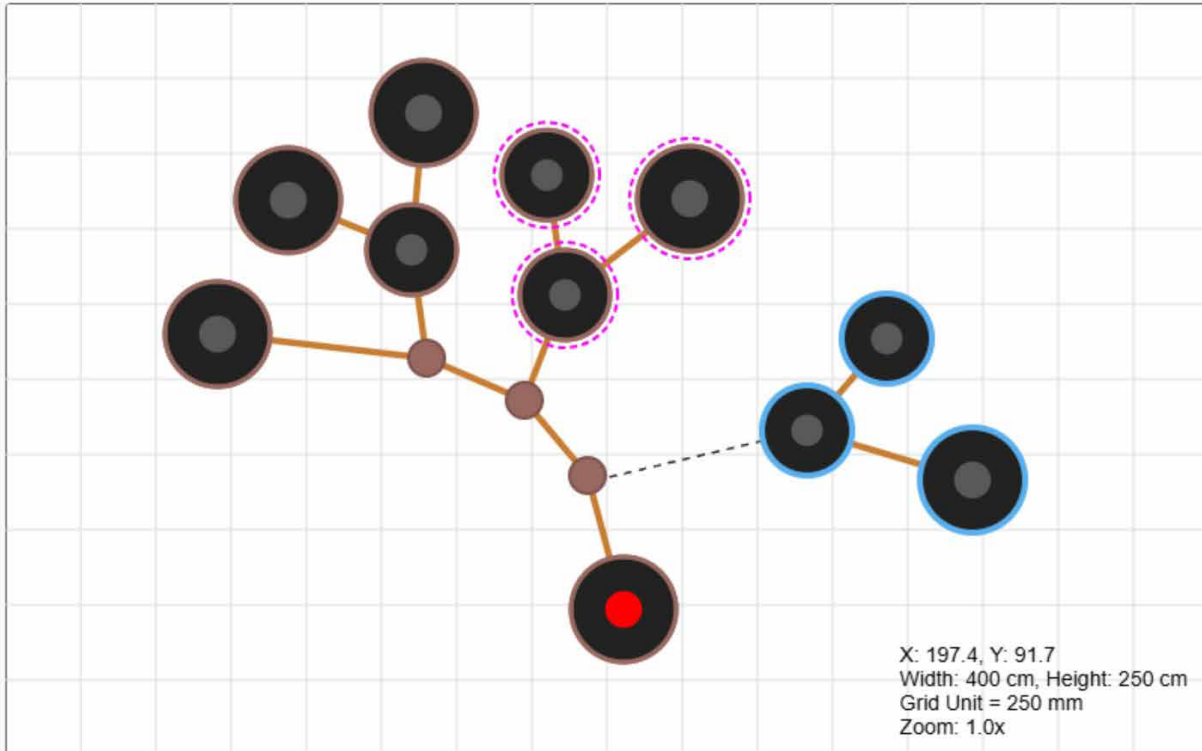

Instructions

Load Design

Save Design

Undo Changes

Request a Quote

Add Element

Add Connection

Rotate

Finish & Materials

3D

Settings