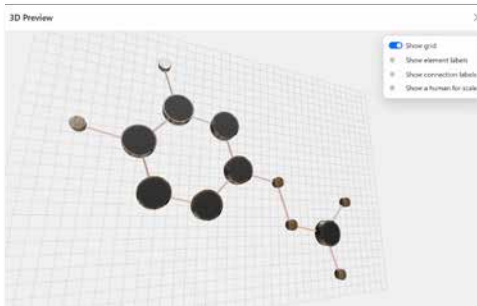

Molecule Design Library & Molecule Sound System Designer

Several more models are available at: www.molecule-audio.com/molecule-design-library