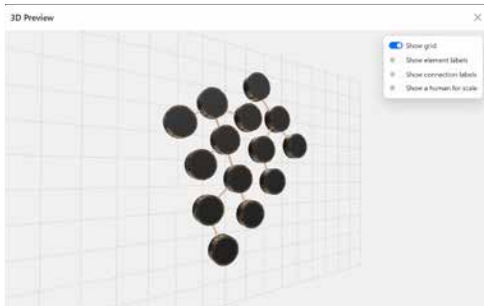

Molecule Design Library & Molecule Sound System Designer

Several more models are available at: www.molecule-audio.com/molecule-design-library